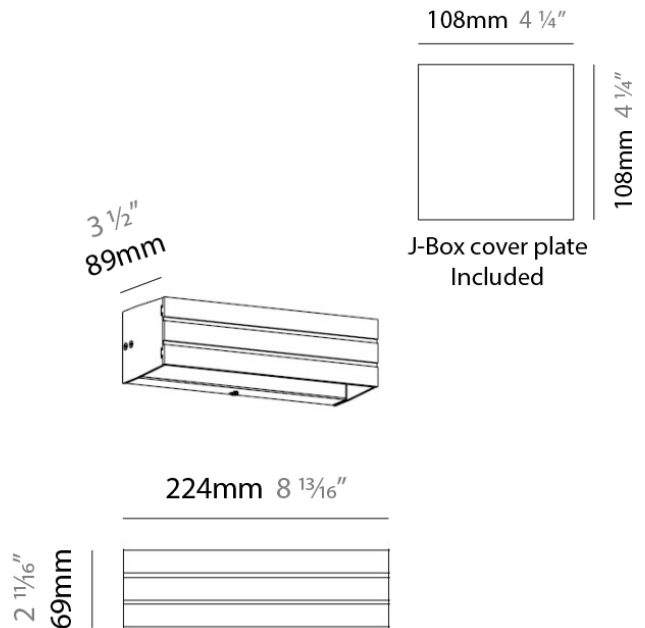

PARALLEL SURFACE

D93023

PROJECT	
TYPE	
NOTES	
QUANTITY	
DATE	

GENERAL

Series: Paral.Lel
Brand: Milan
Division: Design
Mounting Type: Surface
Mounting Location: Wall
Subcategory: Wall Effect

PHYSICAL

Shape: Rectangle
Length (mm): 224
Length (in): $8 \frac{13}{16}$
Height (mm): 69
Height (in): $2 \frac{11}{16}$
Extension (mm): 89
Extension (in): $3 \frac{1}{2}$
Weight (kg): 1.23
Weight (lbs): 2.7
Fixture Material: Metal

ELECTRICAL

Number of Lamps: 2
Lamp Type: LED Retrofit
Lamp Shape: T4
Bulb Included: Bulb Not Included
Total Output Wattage (W): 6
Max. Wattage Per Lamp (W): 3
Lamp Base: G9
Input Voltage (V): 120

LED

OPTICAL

RATINGS AND CERTIFICATIONS

Certified By: CSA Certified to UL and CSA Standards
IP rating: IP20